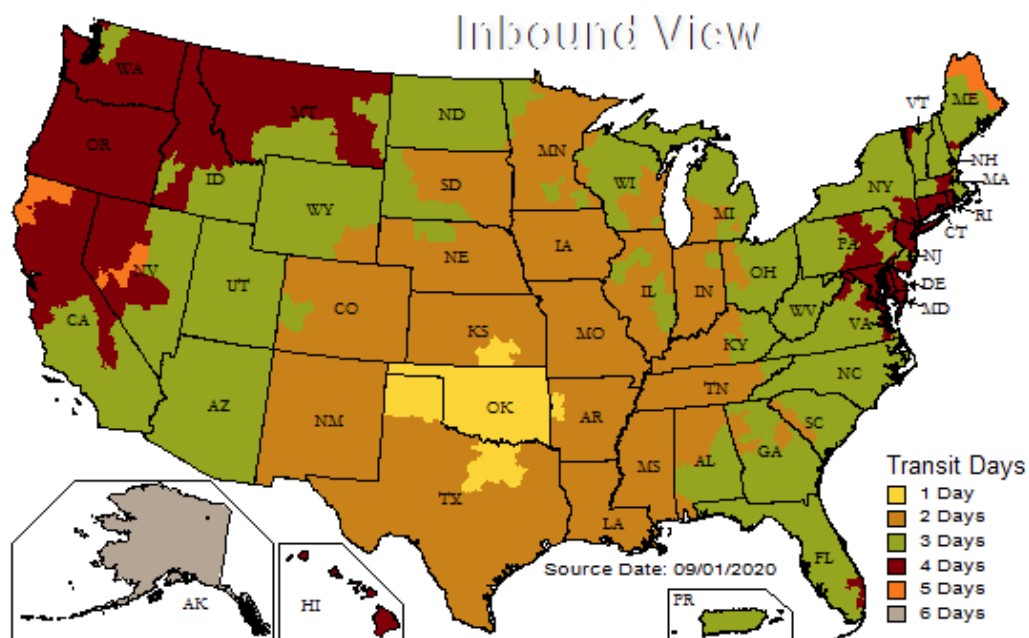

Discounted UPS Shipping now available!

- Flat rate labels for packages up to 15 pounds; see prices below.
- Packages heavier than 15 pounds will incur commensurate charges.
- Saturday Delivery incurs a $10 surcharge.

NOTE: you must select the *Saturday Delivery* option.

- Free pick-up at your facility, call UPS to schedule pickups.
- No printer? Not a problem, select “*UPS® Direct to Mobile Email*”, take the package to your UPS store and they will scan your smart phone to print and affix the label for you at no charge!

Product Name	Time in Transit	Cost
UPS Ground	1 to 5 Business Days, see map below	$7.00
UPS 2nd Day Air	2 Business Days, by end of day	$9.00
UPS Next Day Air	1 Business Day, 10:30 a.m. (some extended areas by noon and end of day)	$15.00

U.S. Ground Map to OADDL

OADDL
College of Veterinary Medicine